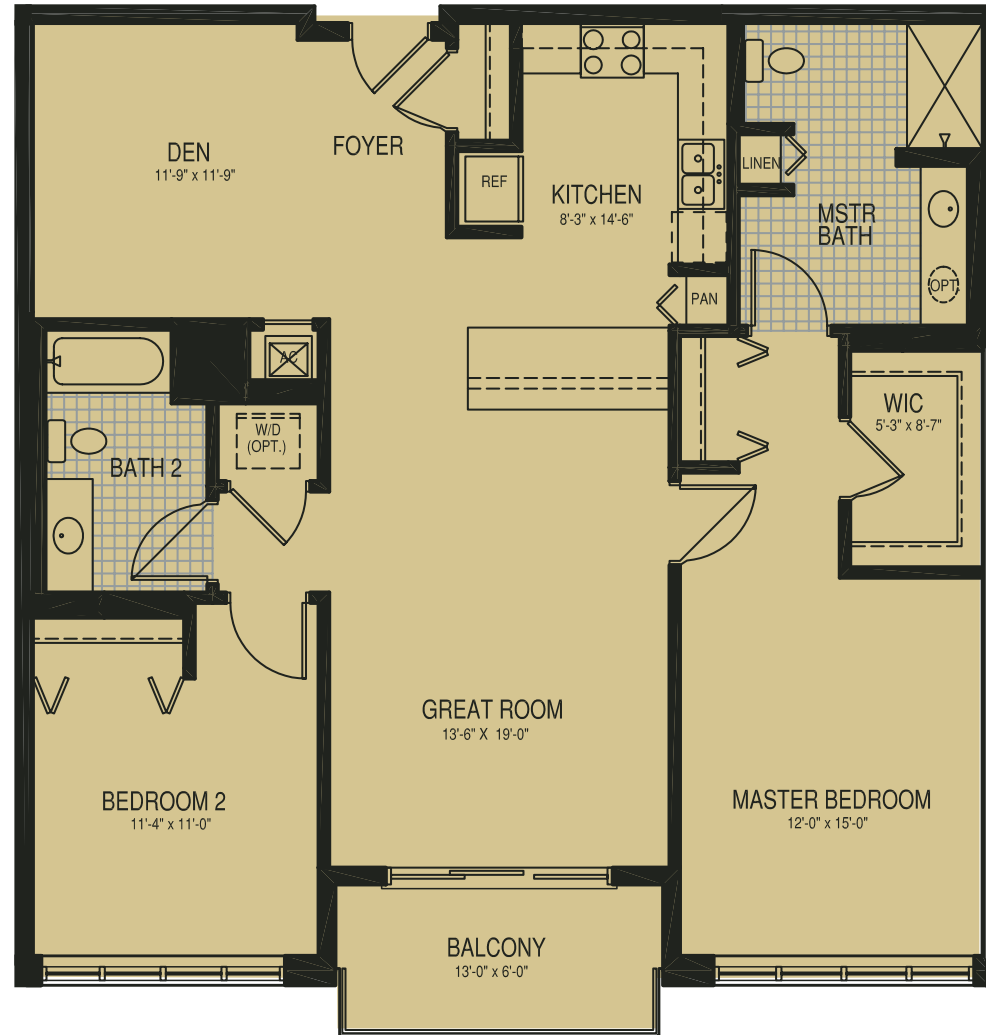

PLAN D PENTHOUSE

2 Bedroom, Den, 2 Bath • 1,437 SF

702, 711