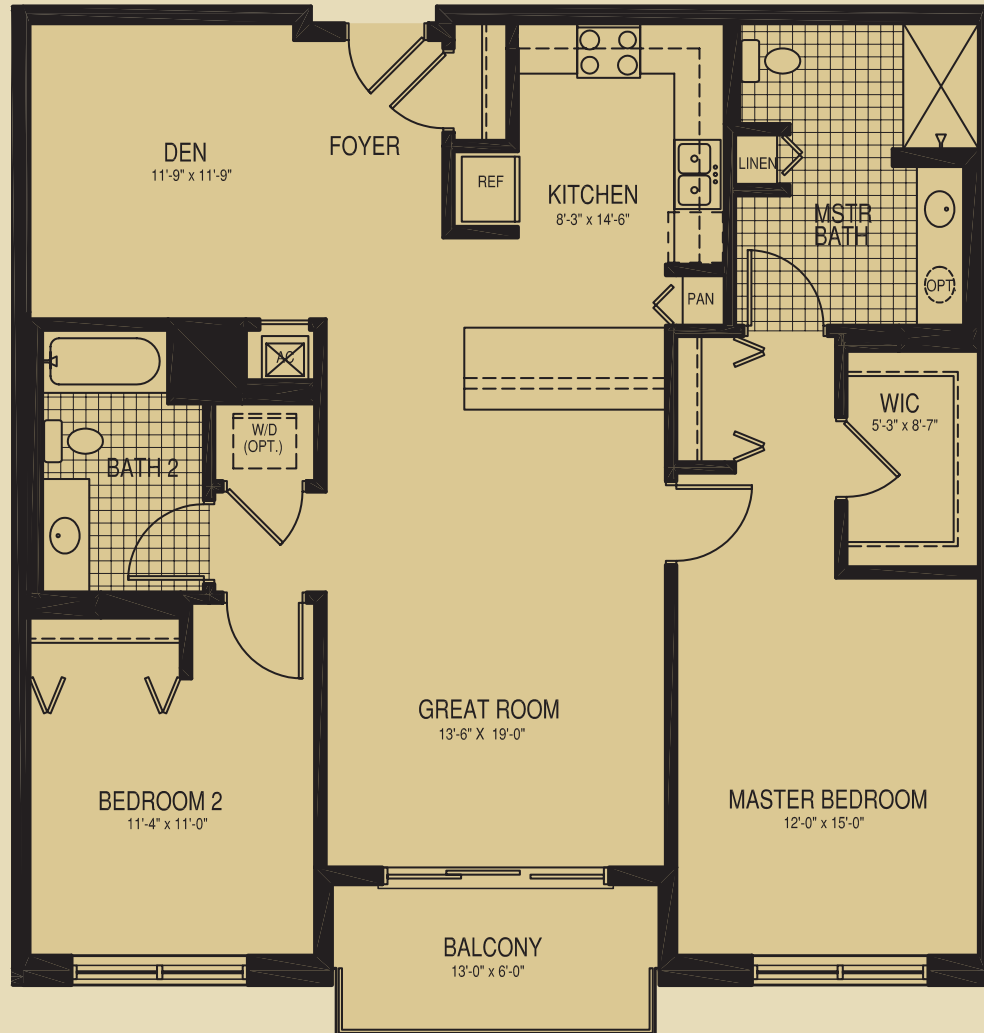

# PLAN D

2 Bedroom, Den, 2 Bath • 1,437 SF

202, 302, 402, 502, 602, 702(PH)  
211, 311, 411, 511, 611, 711(PH)